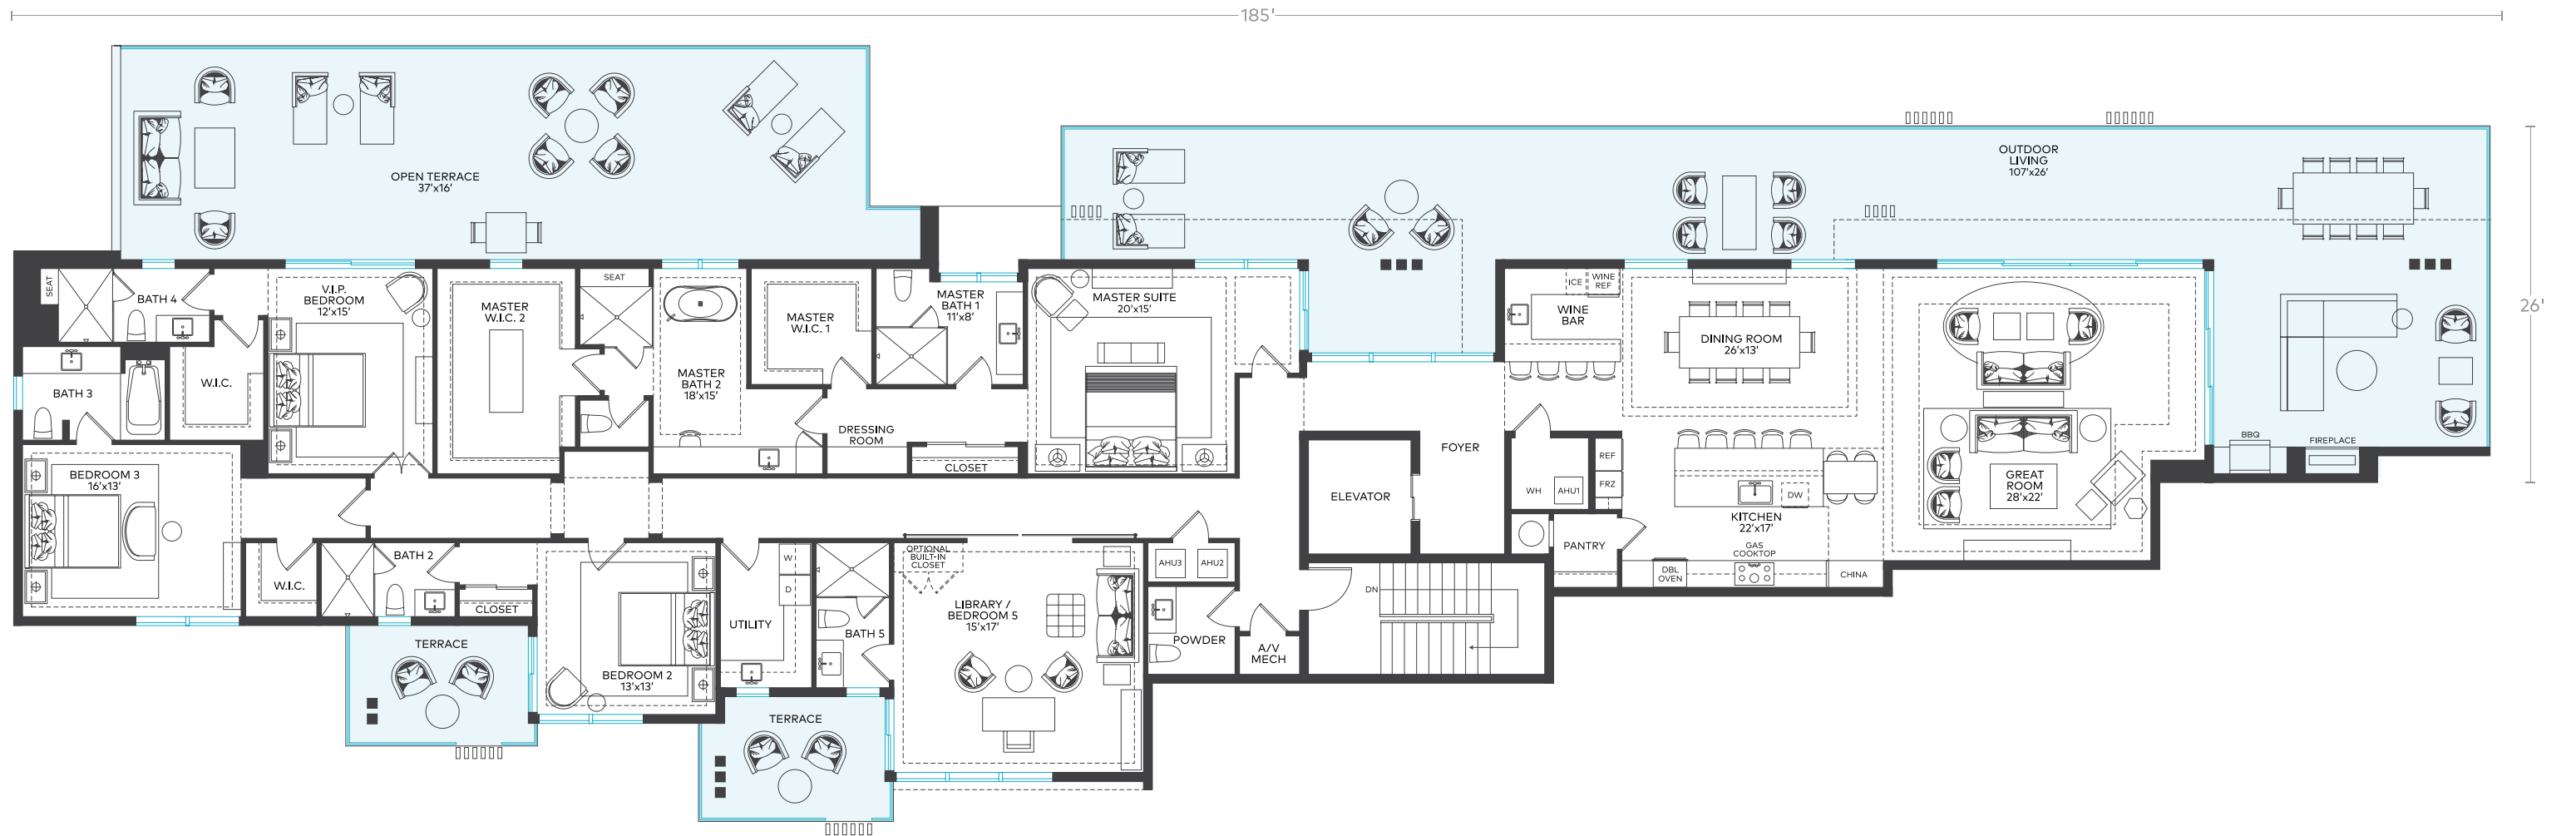

## THIRD FLOOR

<b>5</b>	<b>6.5</b>	<b>4,473</b>	<b>938</b>	<b>1,705</b>	<b>716</b>	<b>7,832</b>
BEDROOMS	BATHS	A/C LIVING AREA	COVERED TERRACES	OPEN TERRACE	A/C GARAGE	TOTAL AREA

1901 SOUTH OCEAN BOULEVARD, DELRAY BEACH, FLORIDA 33483

## ENTRY PLAN

### THIRD FLOOR

<b>5</b>	<b>6.5</b>	<b>4,473</b>	<b>938</b>	<b>1,705</b>	<b>716</b>	<b>7,832</b>
BEDROOMS	BATHS	A/C LIVING AREA	COVERED TERRACES	OPEN TERRACE	A/C GARAGE	TOTAL AREA

1901 SOUTH OCEAN BOULEVARD, DELRAY BEACH, FLORIDA 33483  
 OCEANDELRAY.COM | (800) 793-9783