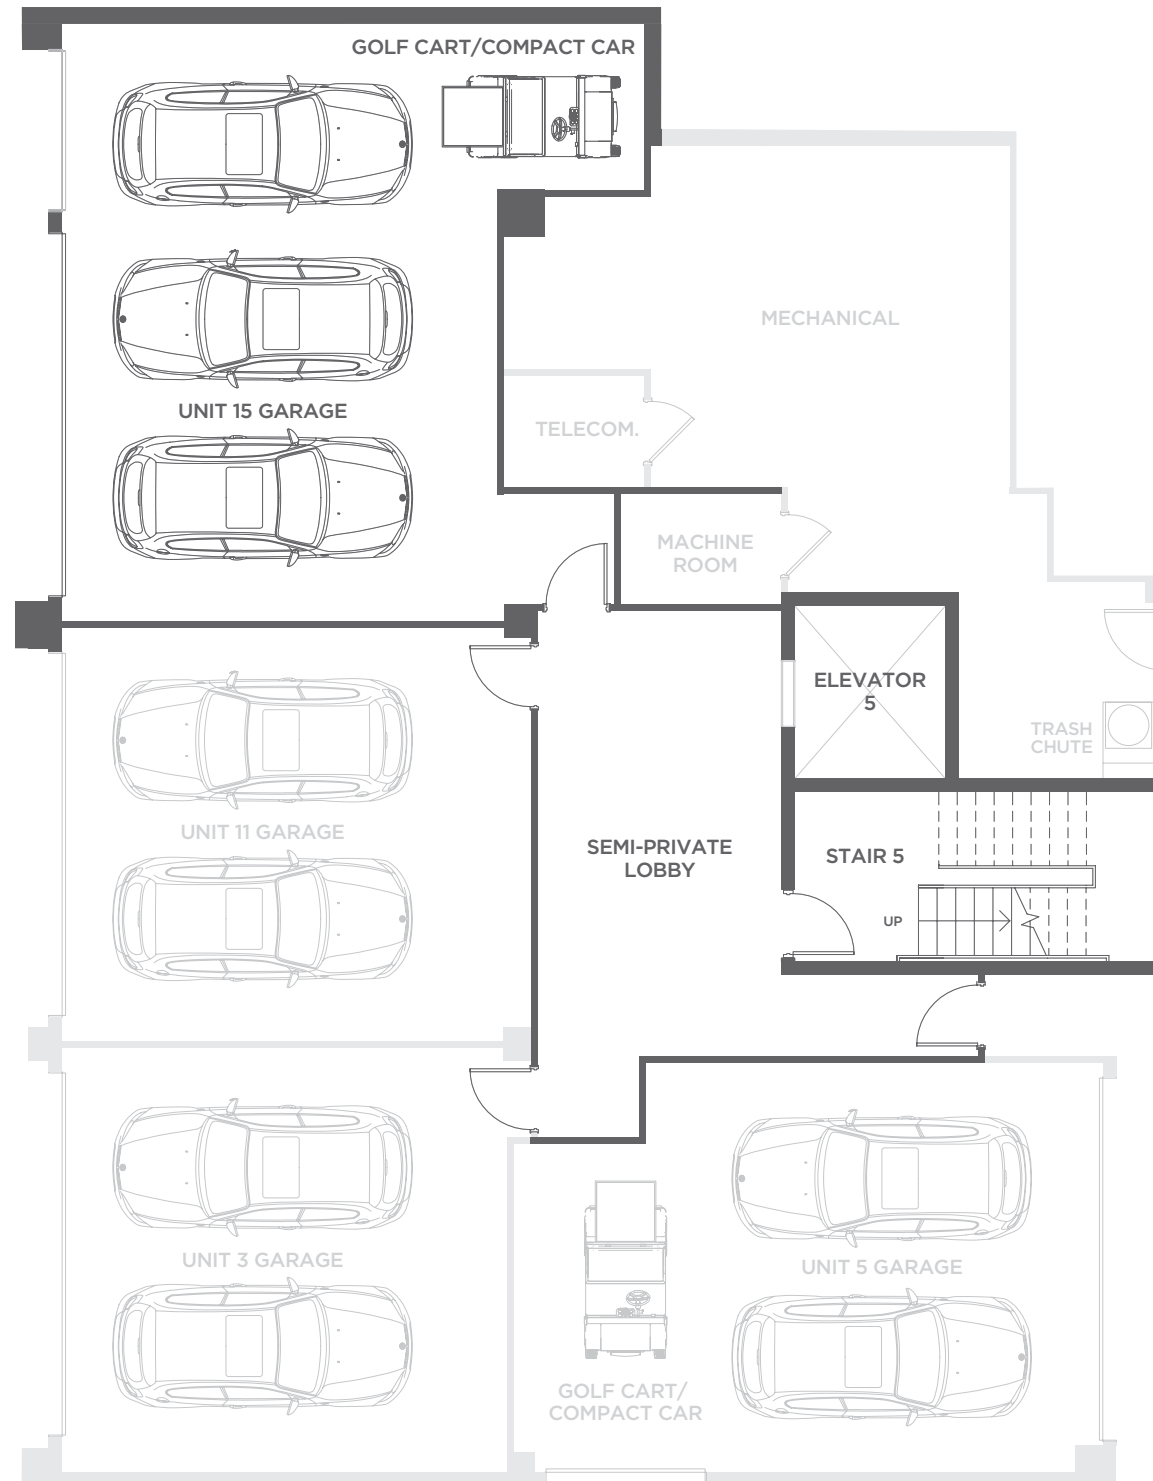

## THIRD FLOOR

<b>5</b>	<b>6.5</b>	<b>4,473</b>	<b>938</b>	<b>1,705</b>	<b>716</b>	<b>7,832</b>
BEDROOMS	BATHS	A/C LIVING AREA	COVERED TERRACES	OPEN TERRACE	A/C GARAGE	TOTAL AREA

1901 SOUTH OCEAN BOULEVARD, DELRAY BEACH, FLORIDA 33483

## ENTRY PLAN

### THIRD FLOOR

<b>5</b>	<b>6.5</b>	<b>4,473</b>	<b>938</b>	<b>1,705</b>	<b>716</b>	<b>7,832</b>
BEDROOMS	BATHS	A/C LIVING AREA	COVERED TERRACES	OPEN TERRACE	A/C GARAGE	TOTAL AREA

1901 SOUTH OCEAN BOULEVARD, DELRAY BEACH, FLORIDA 33483  
 OCEANDELRAY.COM | (800) 793-9783